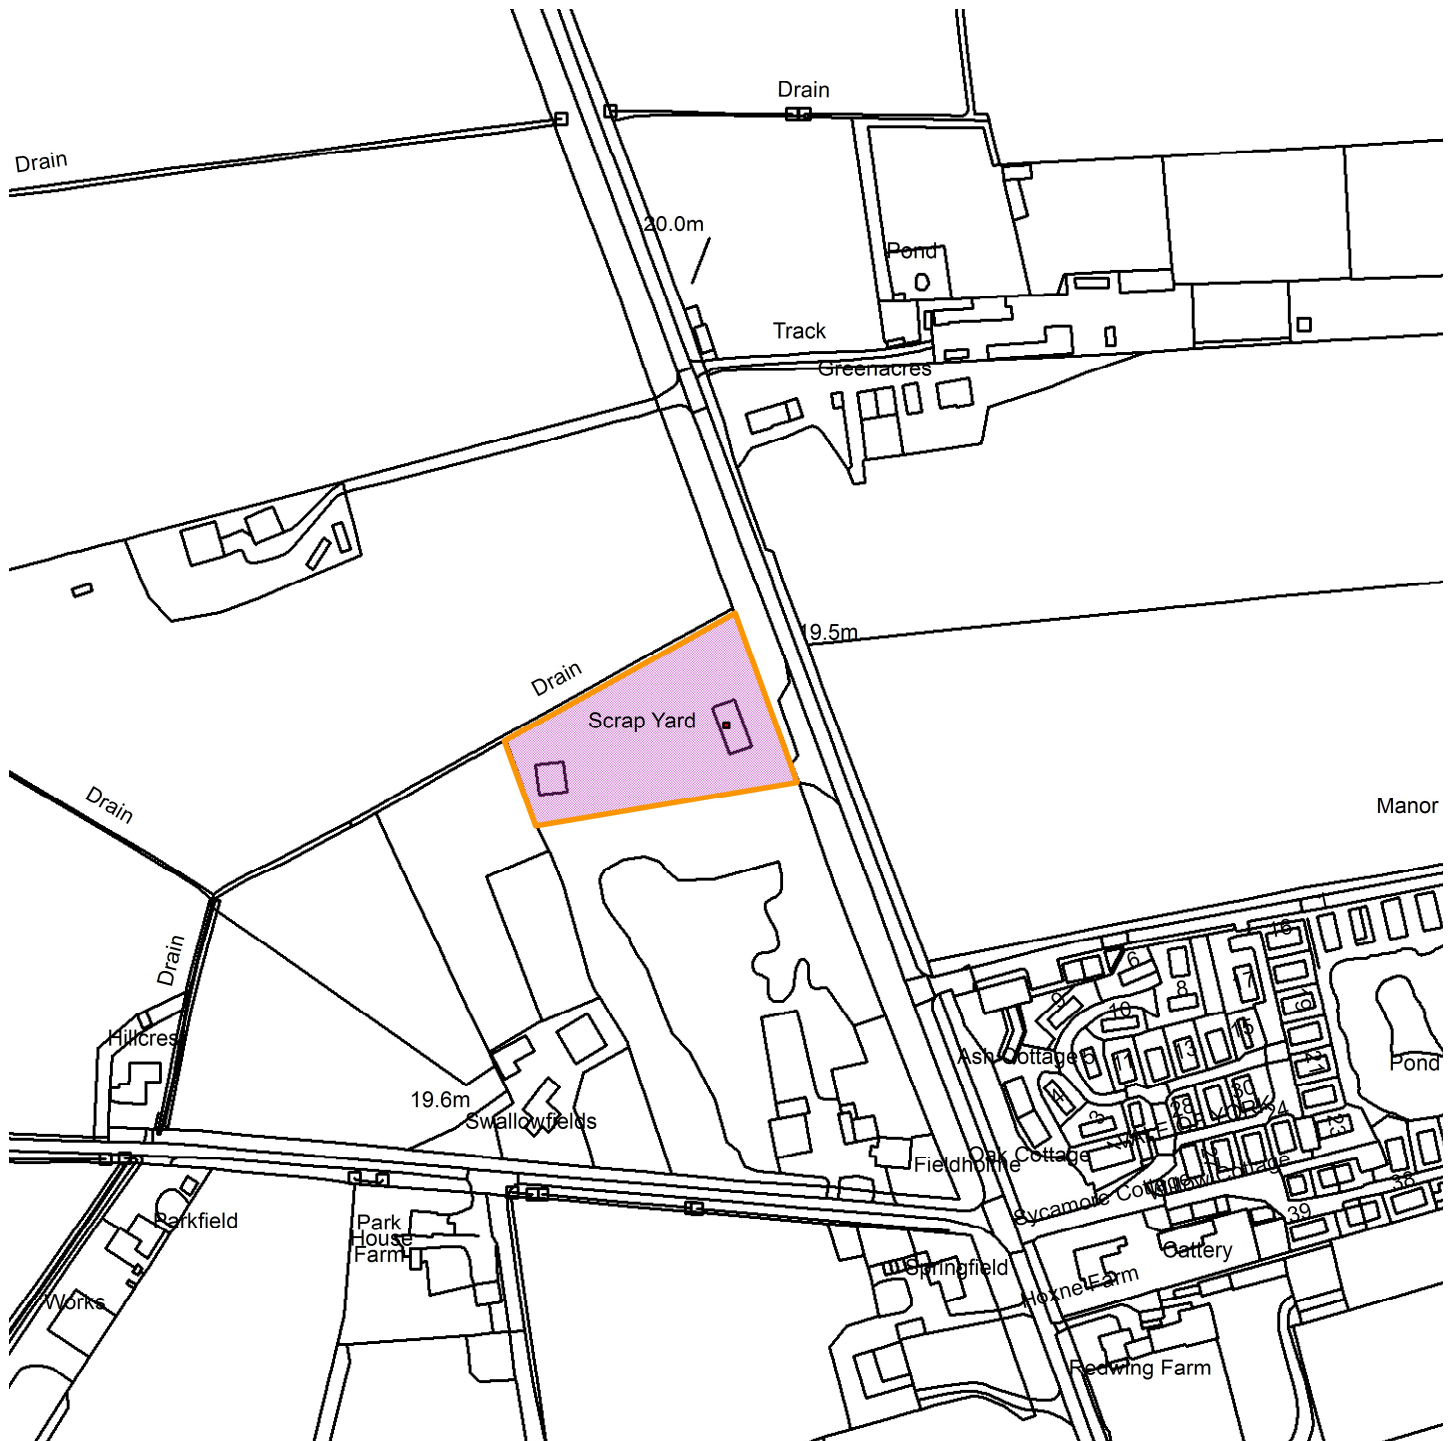

Pigotts Autoparts, Sheriff Hutton Road, YO32 5XH

21/02757/OUT

Scale : 1:2866

Reproduced from the Ordnance Survey map with the permission of the Controller of Her Majesty's Stationery Office © Crown Copyright 2000.

Unauthorised reproduction infringes Crown Copyright and may lead to prosecution or civil proceedings.

Produced using ESRI (UK)'s MapExplorer 2.0 - <http://www.esriuk.com>

Organisation	City of York Council
Department	Directorate of Place
Comments	Site Location Plan
Date	01 August 2023
SLA Number	Not Set